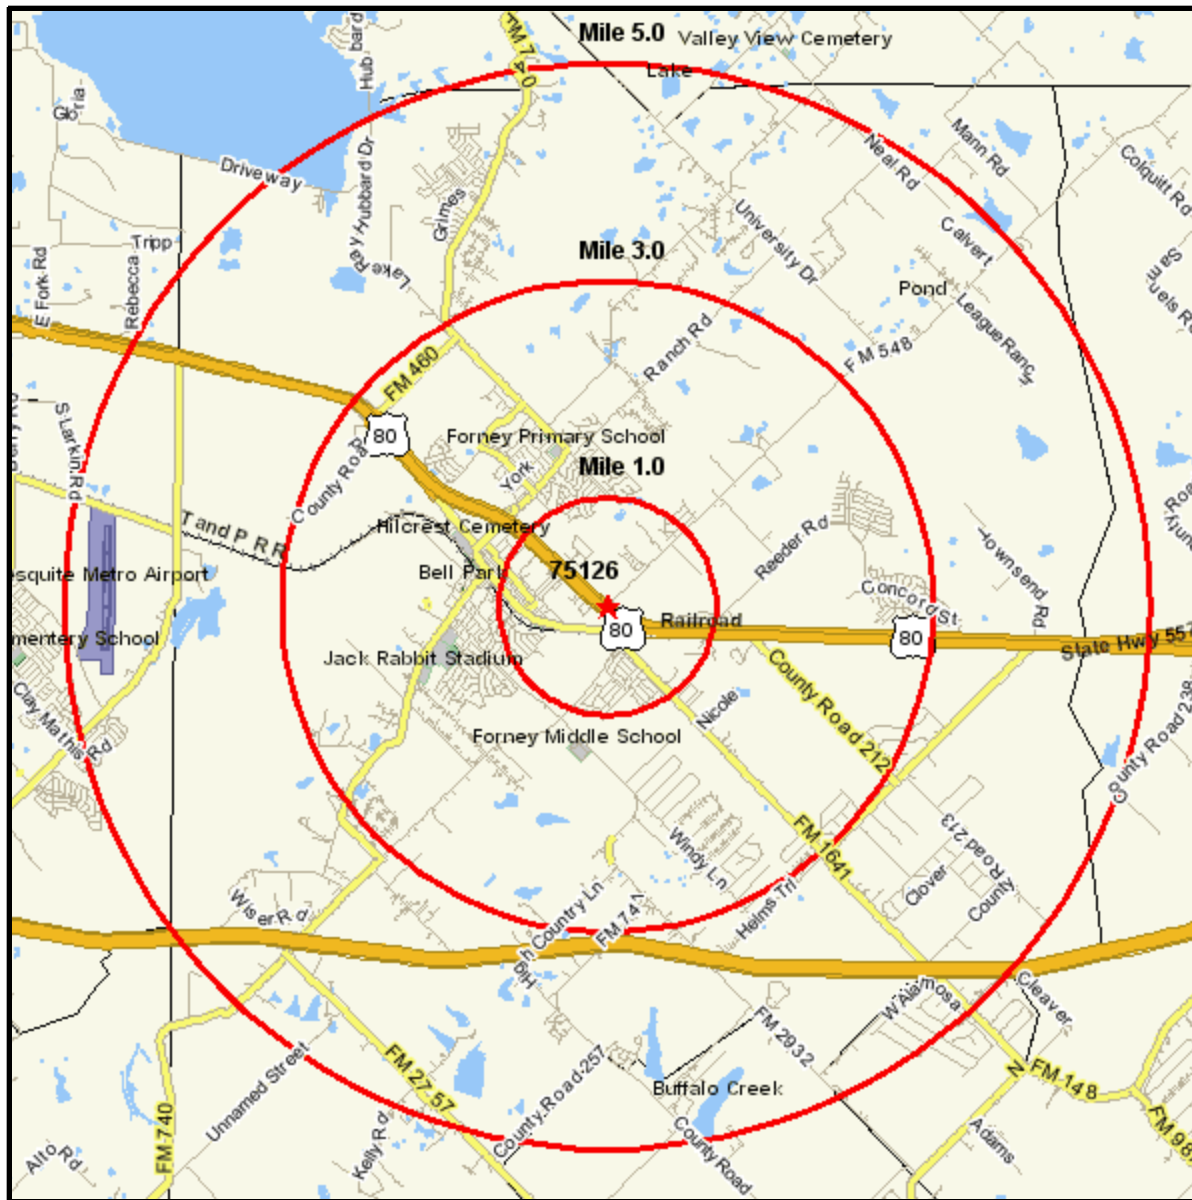

Area Map

Coord: 32.744420, -96.451430
 Radius - See Appendix for Details

Area Map

Appendix: Area Listing

Area Name:

Type: Radius 1

Radius Definition:

Center Point:	32.744420		-96.451430
Circle/Band:	0.00	-	1.00

Area Name:

Type: Radius 2

Radius Definition:

Center Point:	32.744420		-96.451430
Circle/Band:	0.00	-	3.00

Area Name:

Type: Radius 3

Radius Definition:

Center Point:	32.744420		-96.451430
Circle/Band:	0.00	-	5.00