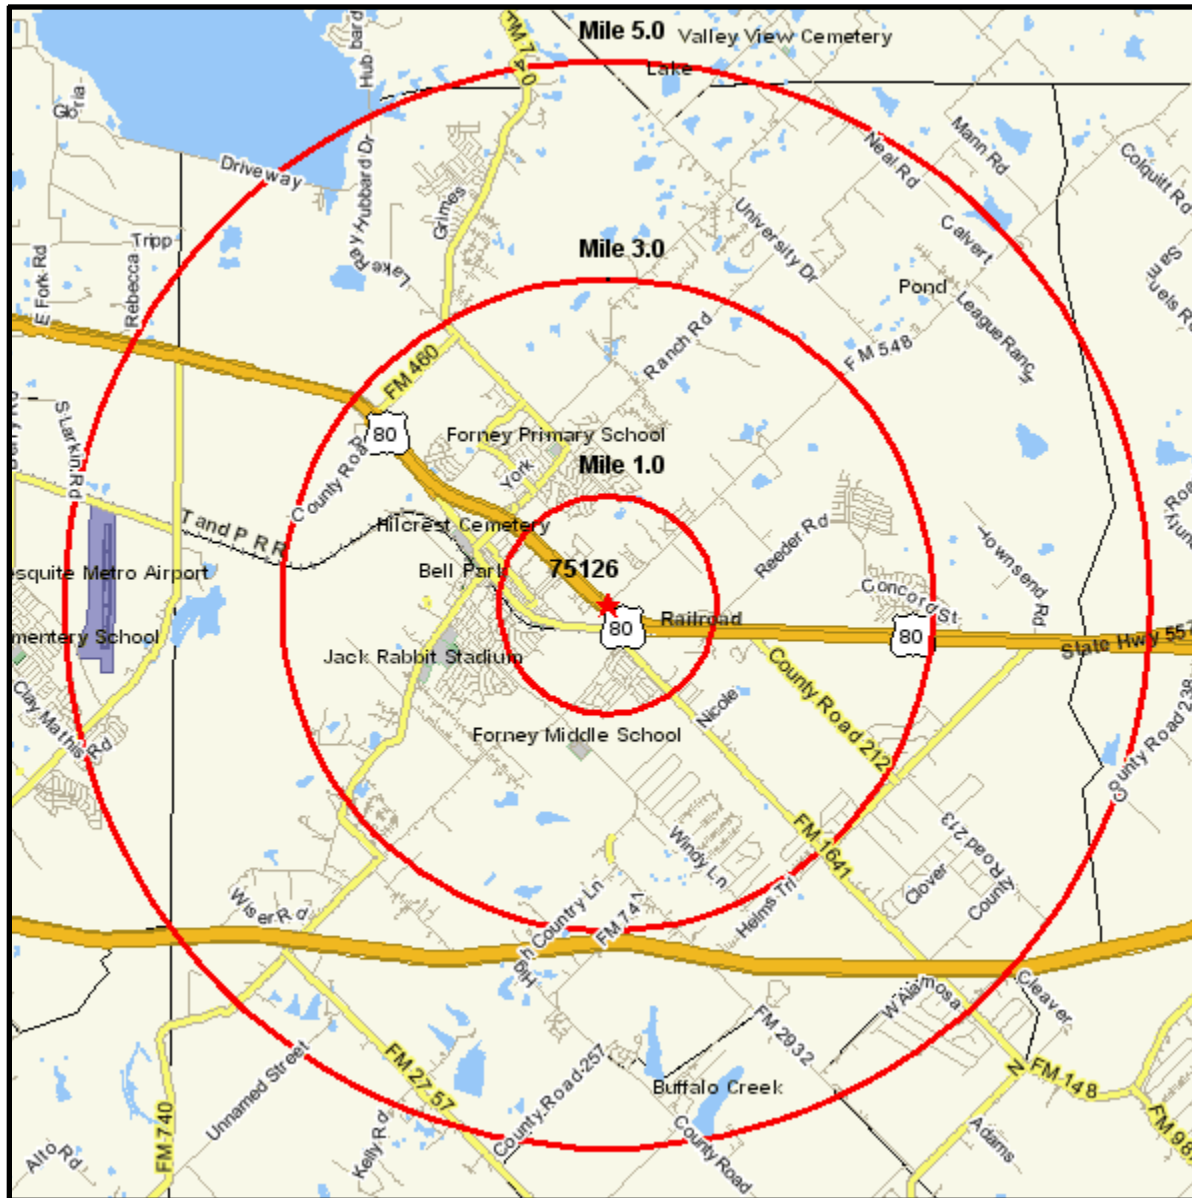

# Area Map

Prepared For:

Order #: 970446660  
Site: 01

Coord: 32.744420, -96.451430  
Radius - See Appendix for Details

# Area Map

Prepared For:

Order #: 970446660  
Site: 01

## Appendix: Area Listing

#### Radius Definition:

---

Center Point:	32.744420		-96.451430
Circle/Band:	0.00	-	5.00