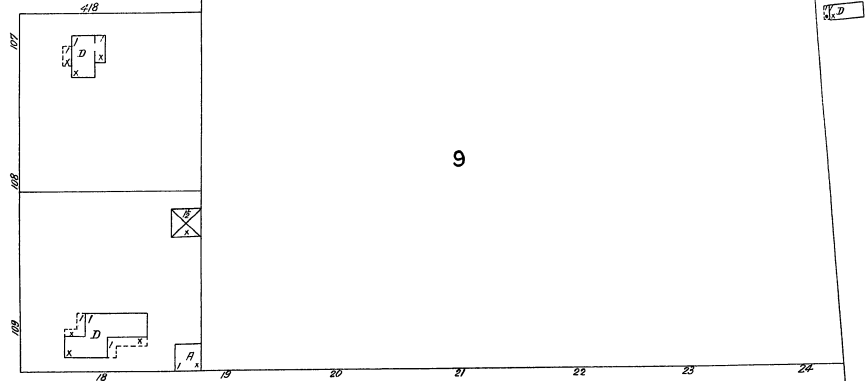

FEB. 1926
FORNEY
TEX.

AIMEE

BUFFALO

CENTRE

100 ft wide

CEDAR

Copyright 1926 by the Sansborn Map Co