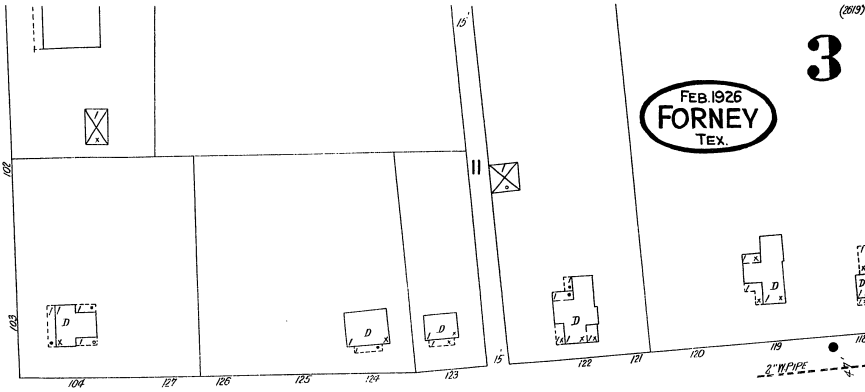

FEB. 1926
FORNEY
TEX.

AIMEE

BUFFALO

CENTRE

100 ft wide

CEDAR

Copyright 1926 by the Sansborn Map Co