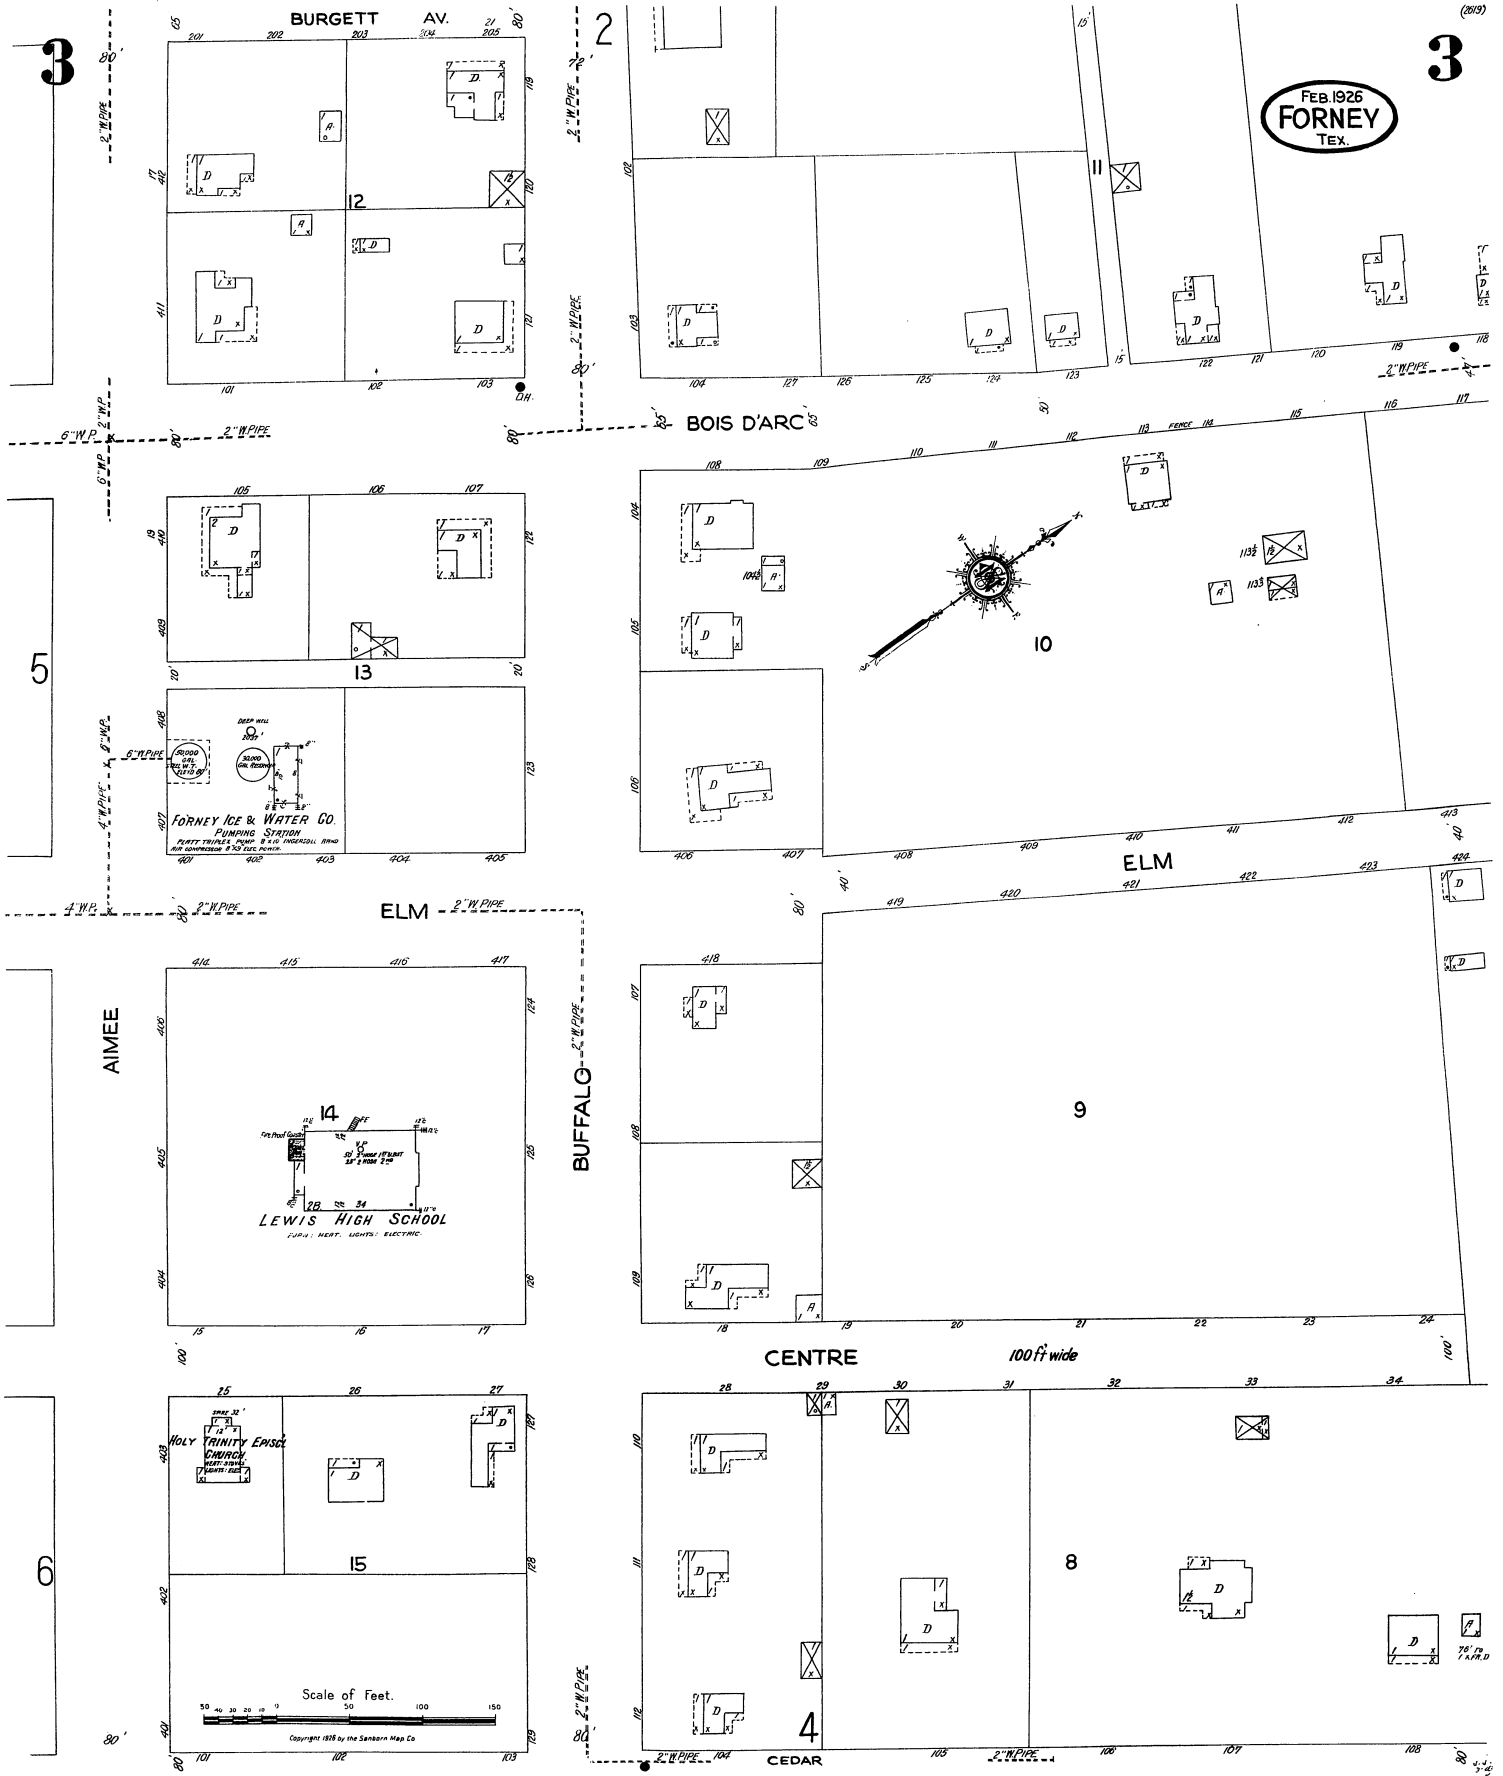

FEB. 1926
FORNEY
TEX.

AIMEE

BUFFALO

CENTRE

100 ft wide

CEDAR

Copyright 1926 by the Sansborn Map Co