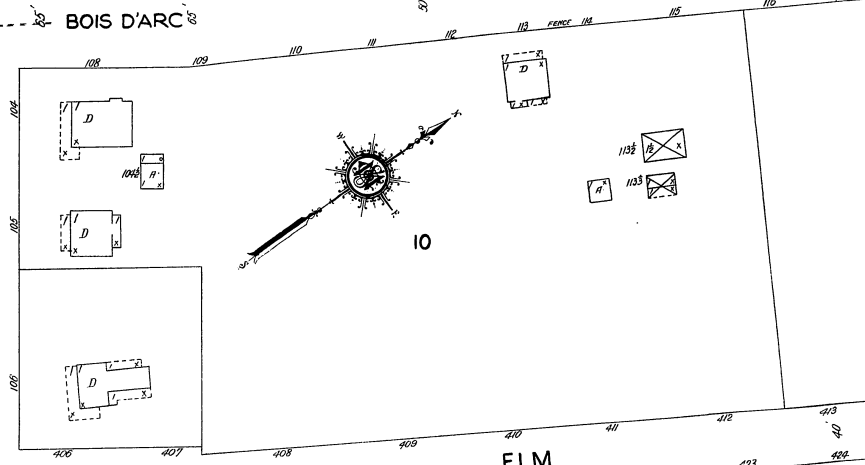

FEB. 1926
FORNEY
TEX.

AIMEE

BUFFALO

CENTRE

100 ft wide

CEDAR

Copyright 1926 by the Sansborn Map Co